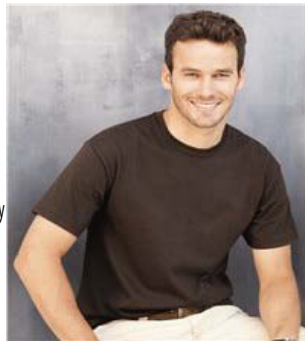

PROMOTE YOUR BUSINESS OR ORGANIZATION WITH PRINTED T-SHIRTS

Alpha Innovations-Screen Printed T-Shirt Price List

Gildan 6.1 ounce 100% Cotton T-shirt or
Gildan 5.4 ounce 50% cotton 50% polyester
your choice please specify on order

**VERY IMPORTANT: PRICE INCLUDES FREE SCREENS, FREE SET-UPS, FREE SHIPPING
SHIRT PRICE IS INCLUDED ALONG WITH PRINT PRICE ABOVE-YES THIS IS A GREAT DEAL!!!**

Step 1. Choose your shirt and color

- 6.1 oz., pre-shrunk 100% cotton
(Dark Heather, Heather Cardinal, Heather Indigo, Heather Navy, Heather Sapphire, Safety Green, Safety Orange and Safety Pink are 50/50 cotton/polyester. Antique Cherry Red, Antique Irish Green, Antique Royal and Sport Grey are 90/10 cotton/polyester. Ash Grey is 99/1 cotton/polyester.)
- Safety Green and Safety Orange are compliant with ANSI High Visibility Standards
- Double-needle stitched neckline, bottom hem and sleeves
- Quarter turned
- Shoulder-to-shoulder taping
- 7/8" collar